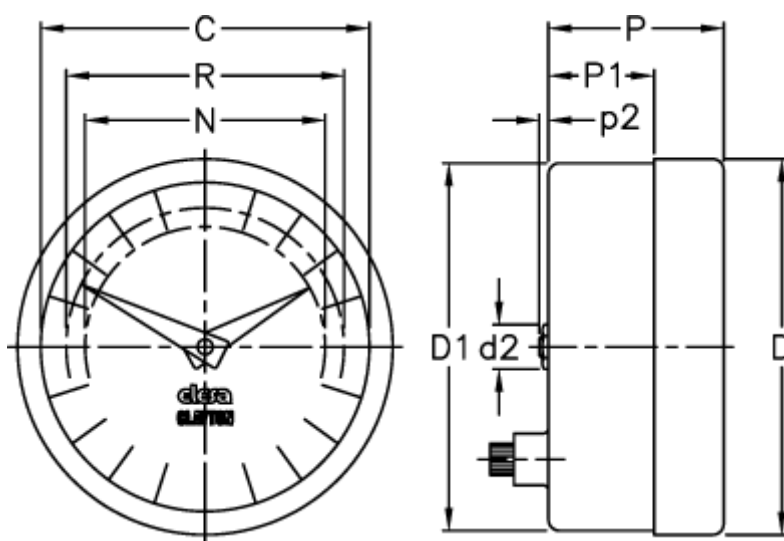

Article number: 2307024801

Description: E+G Positive drive indicator
PA02-0030-D

Measures

C = 60

R = 51

D = 68.4

D1 = 67.0

d2 = 8

N = 44

P = 32

P1 = 19.3

p2 = 1.0